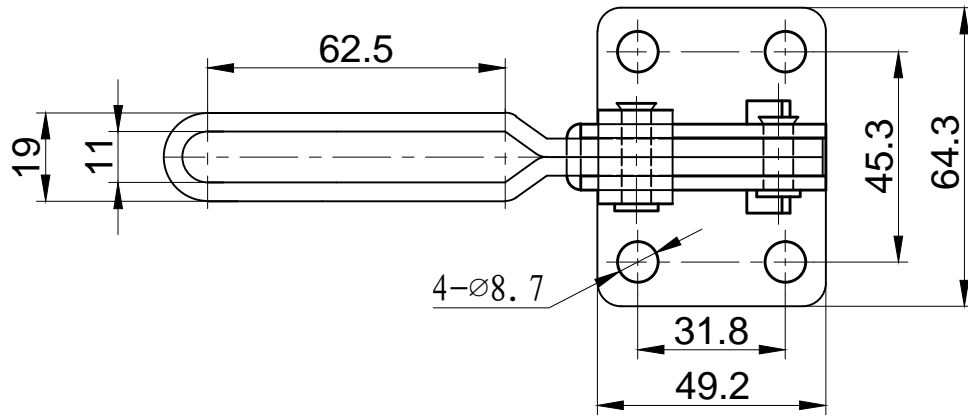

HS-12265

BAR OPENS:105°

HANDLE OPENS:58°

SPINDLE SUPPLIED:HS-FC-38312