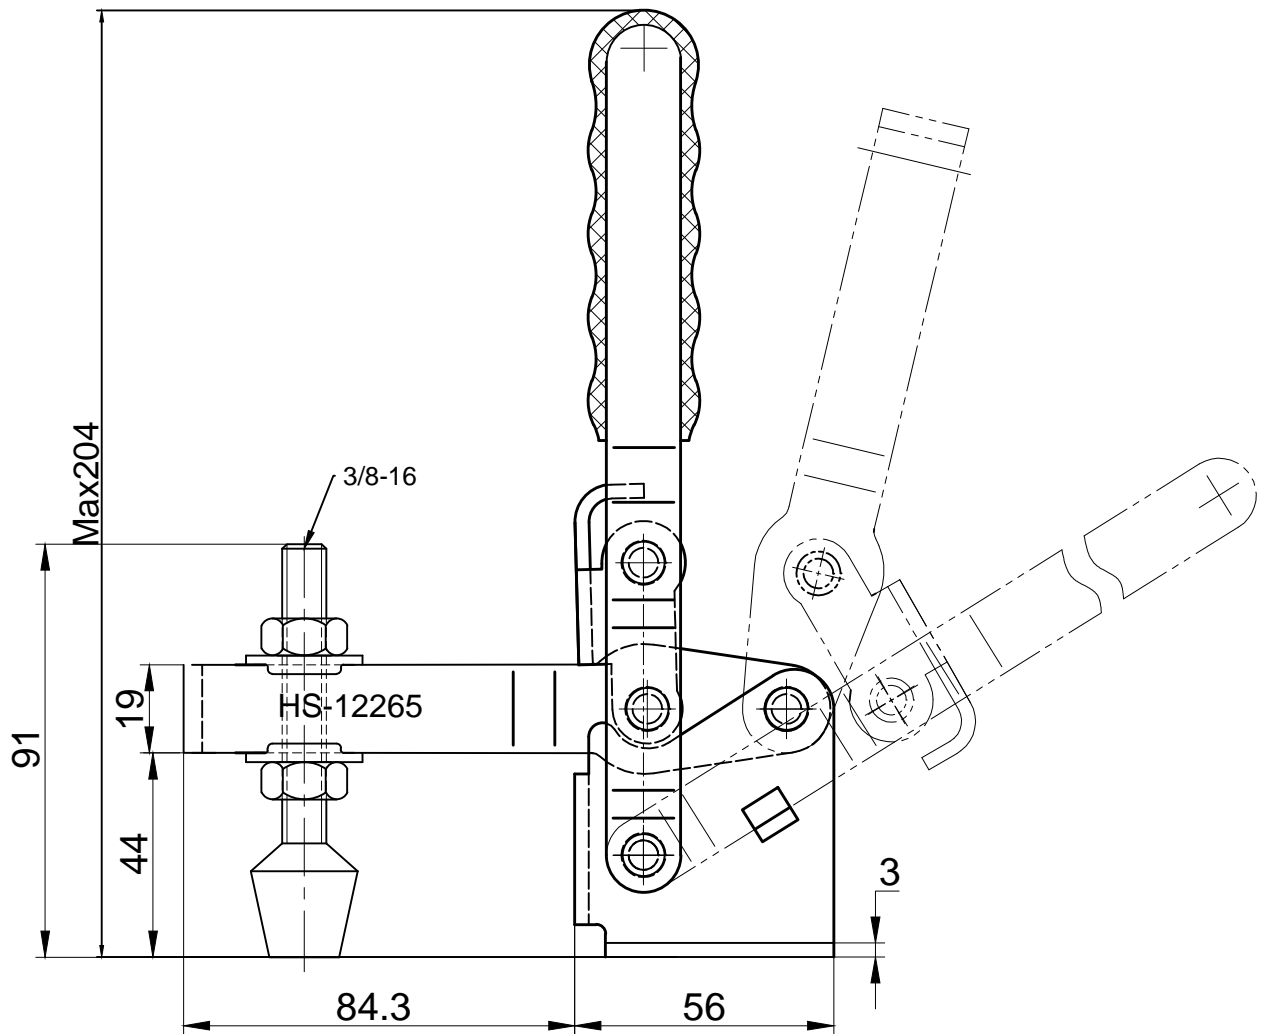

HS-12265

BAR OPENS:105°

HANDLE OPENS:58°

SPINDLE SUPPLIED:HS-FC-38312