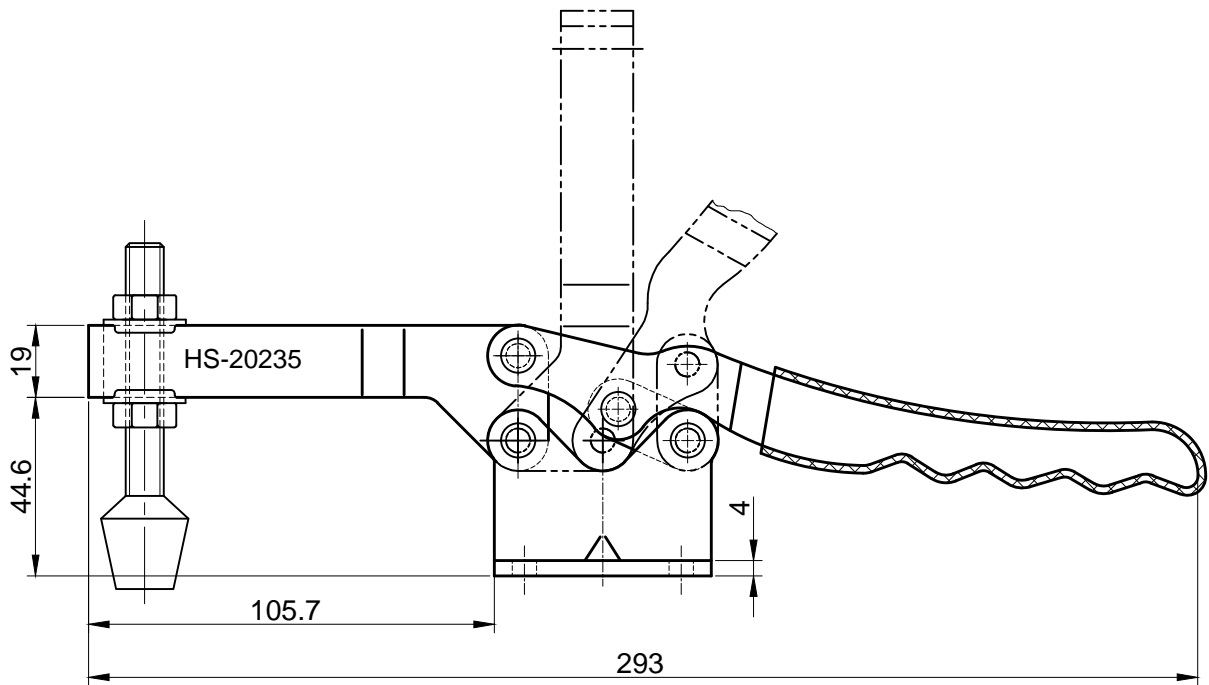

好手机电科技有限公司

HS-20235

BAR OPENS:85°

HANDLE OPENS:50°

SPINDLE SUPPLIED:HS-FC-38312