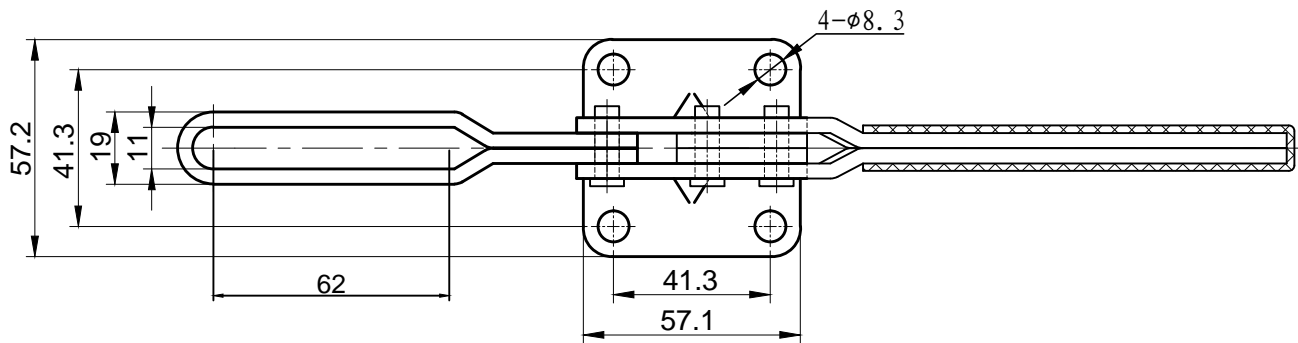

好手机电科技有限公司

HS-20235

BAR OPENS:85°

HANDLE OPENS:50°

SPINDLE SUPPLIED:HS-FC-38312