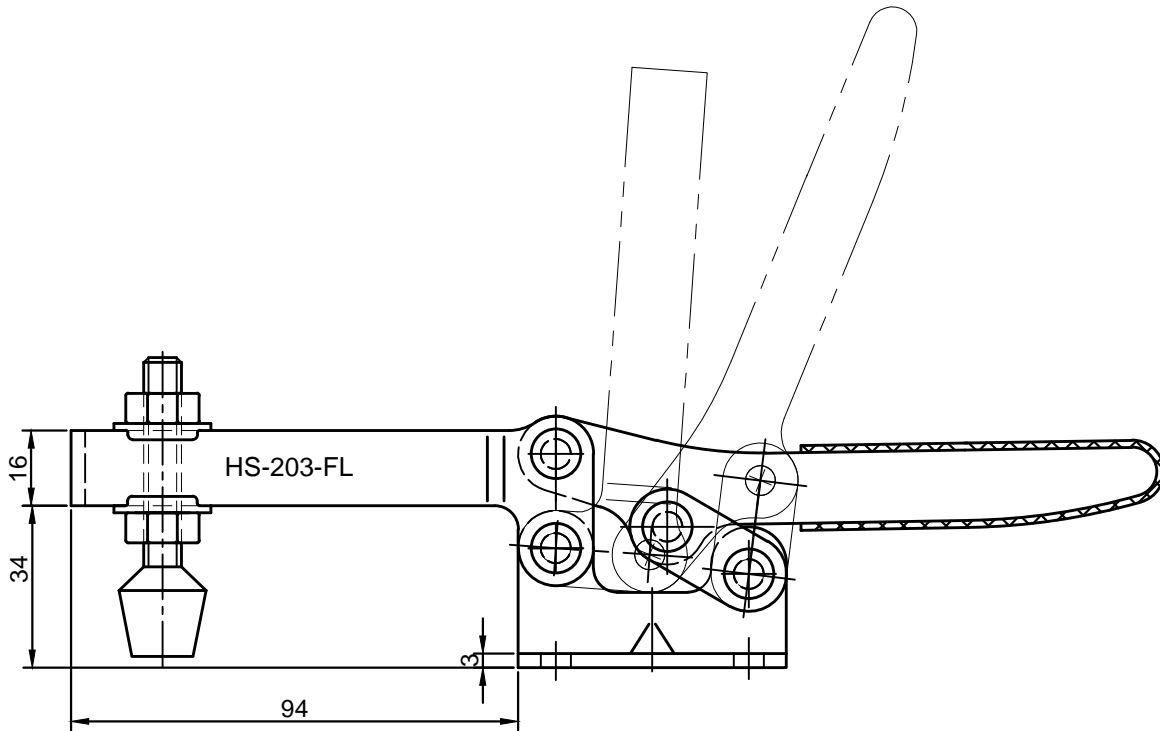

HS-203-FL

BAR OPENS:85°

HANDLE OPENS:58°

SPINDLE SUPPLIED:HS-FC-56212