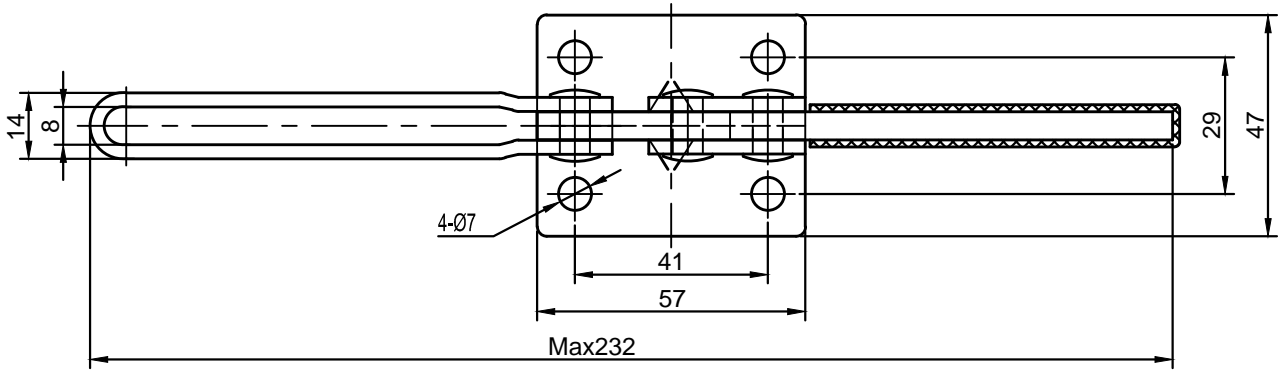

HS-203-FL

BAR OPENS:85°

HANDLE OPENS:58°

SPINDLE SUPPLIED:HS-FC-56212