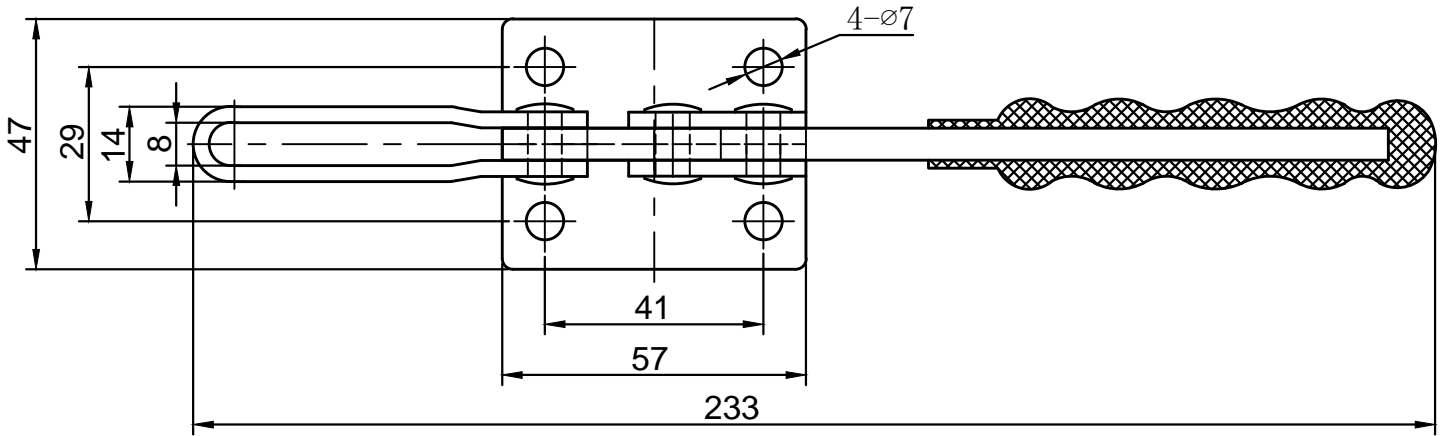

HS-203-P

BAR OPENS:85°
HANDLE OPENS:58°
SPINDLE SUPPLIED:HS-SA-085012