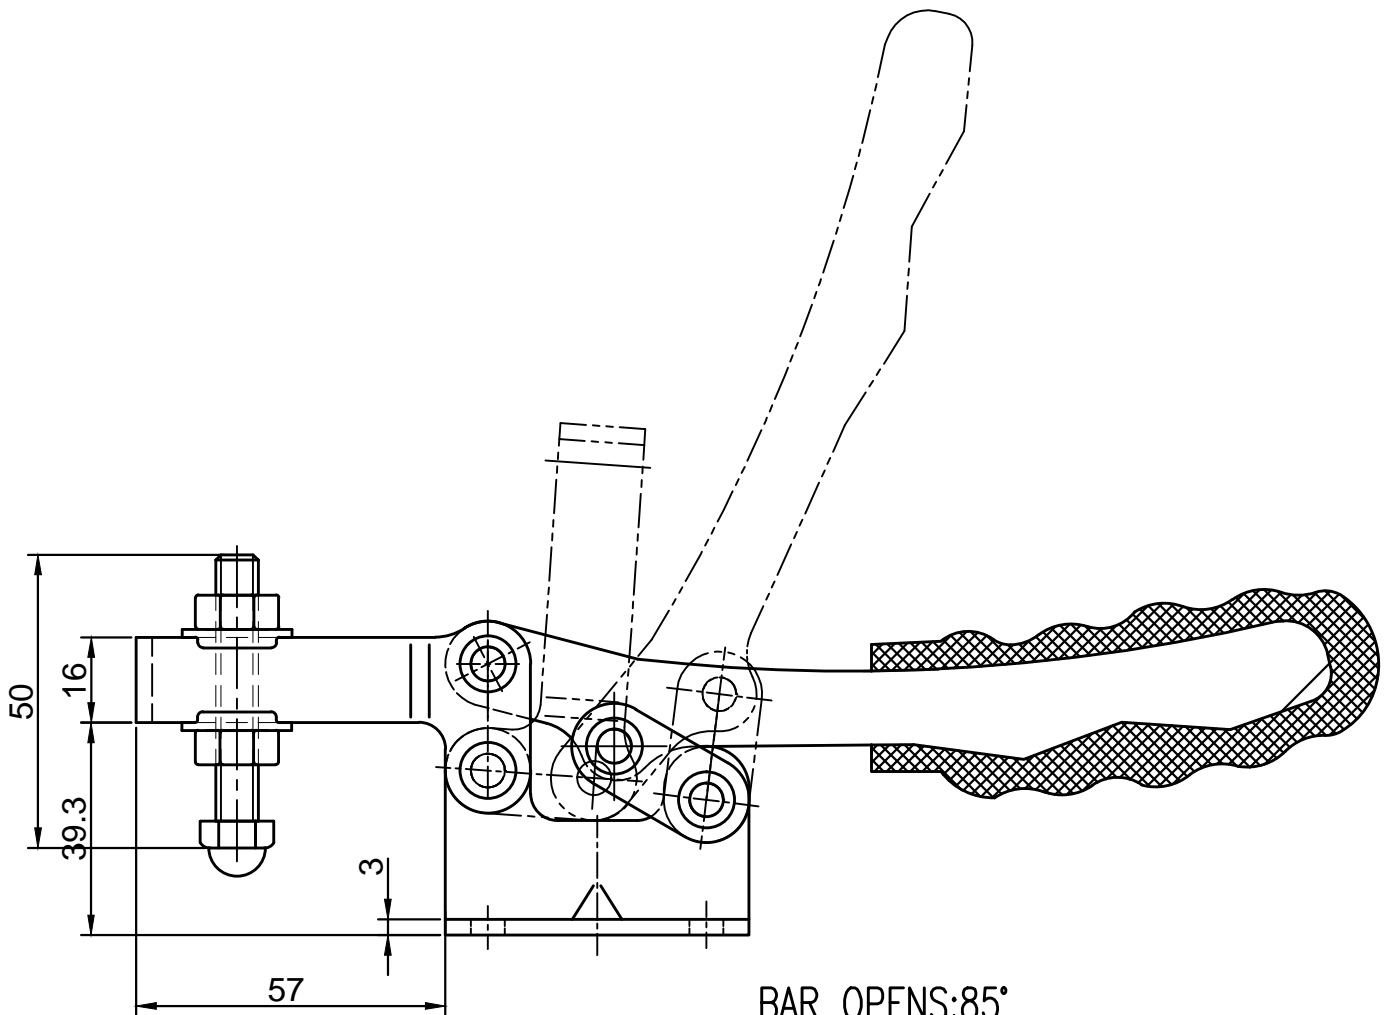

HS-203-P

BAR OPENS:85°
HANDLE OPENS:58°
SPINDLE SUPPLIED:HS-SA-085012