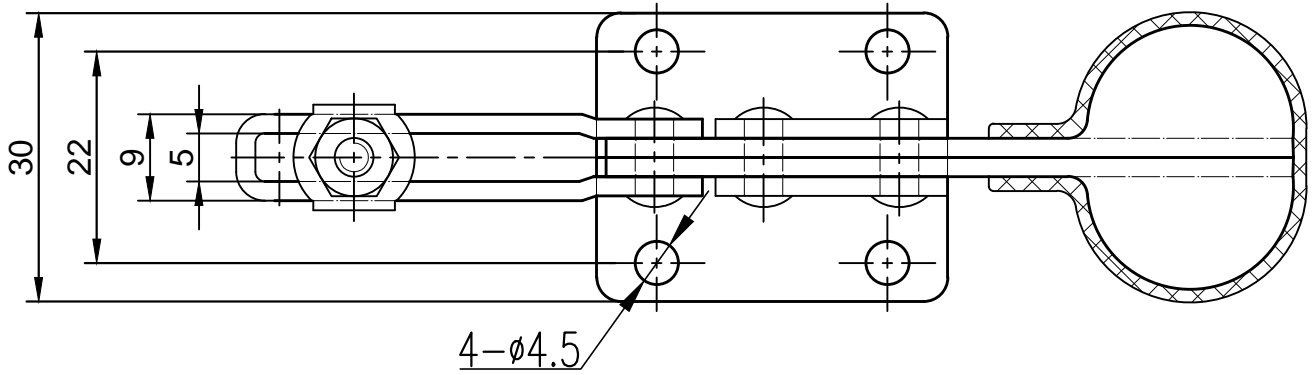

好手机电科技有限公司

HS-20300

BAR OPENS:65°

HANDLE OPENS:55°

SPINDLE SUPPLIED:HS-SA-044007