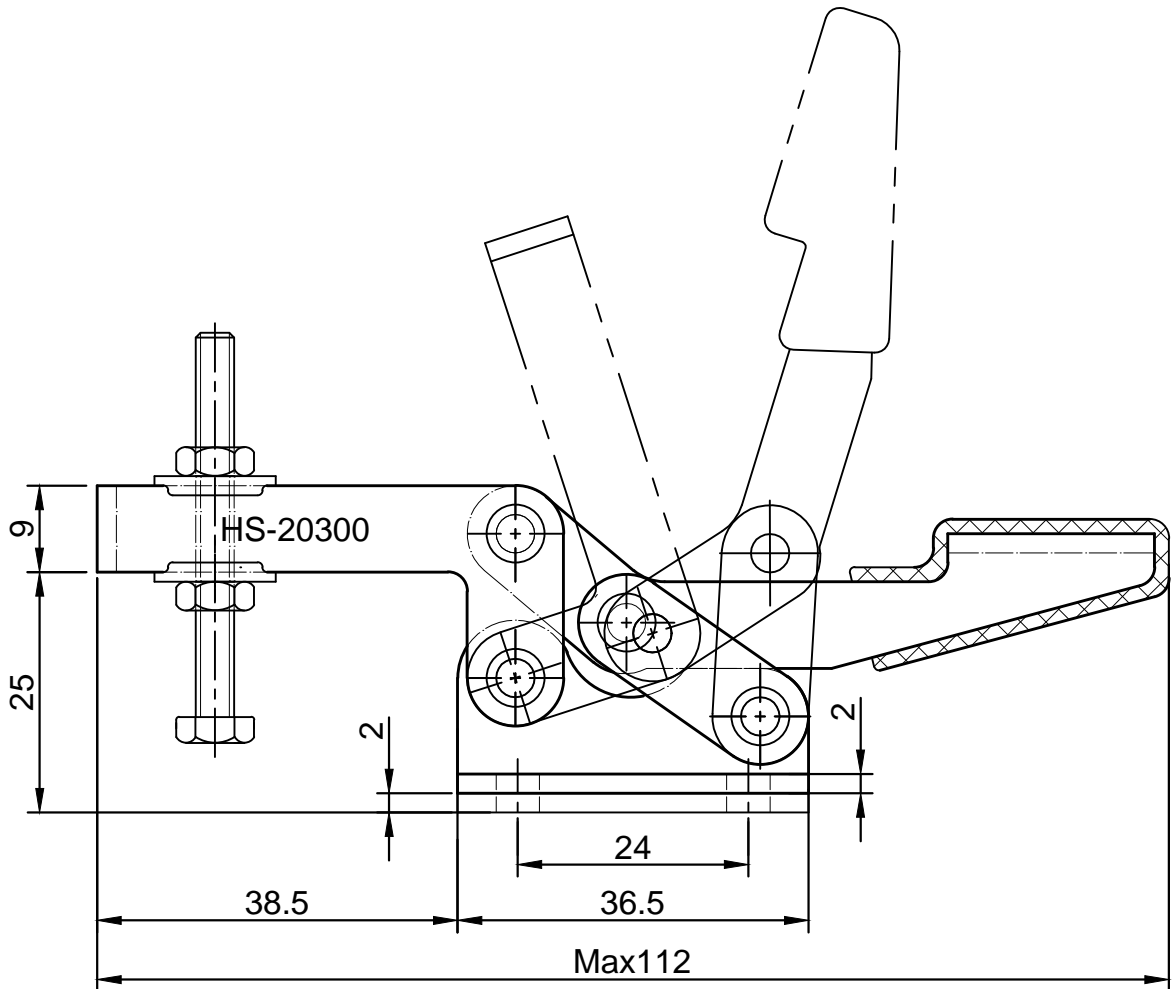

好手机电科技有限公司

HS-20300

BAR OPENS:65°

HANDLE OPENS:55°

SPINDLE SUPPLIED:HS-SA-044007