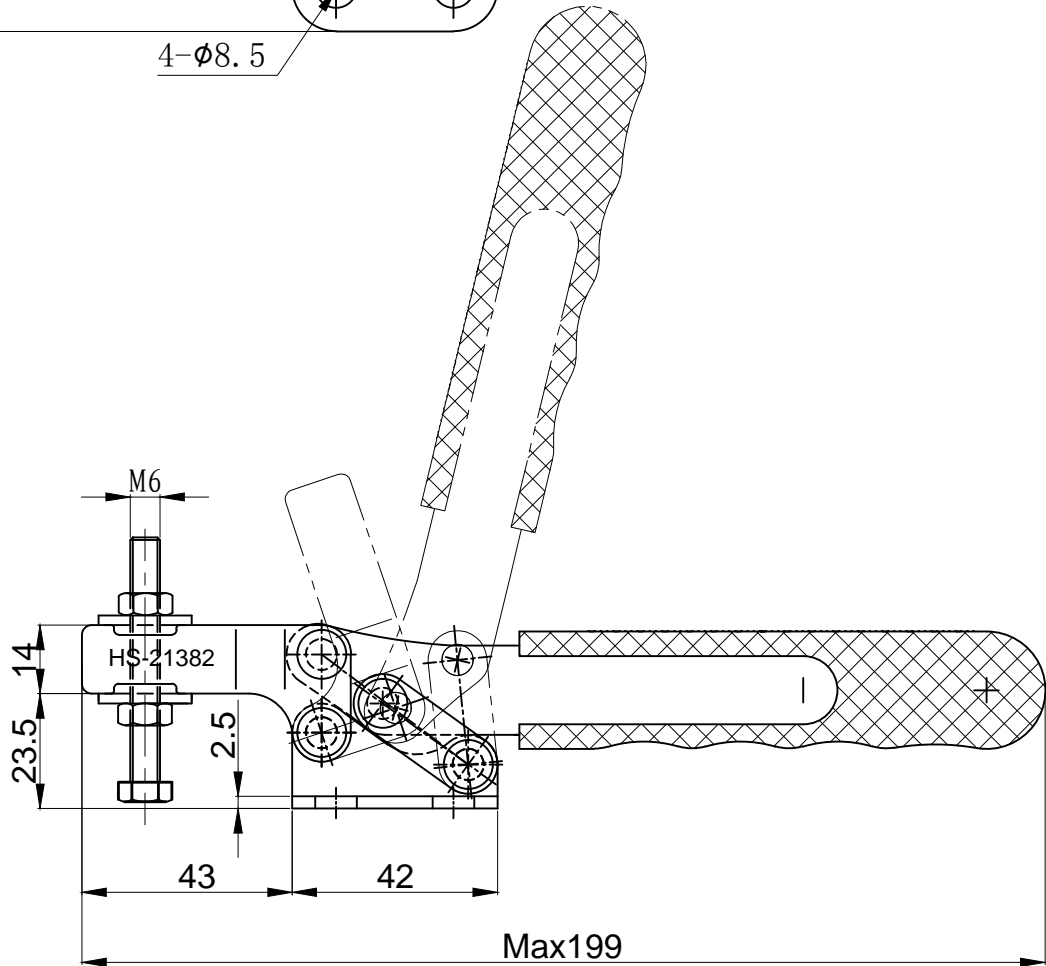

好手机电科技有限公司

HS-21382

BAR OPENS:75°

HANDLE OPENS:70°

SPINDLE SUPPLIED:HS-SA-065010