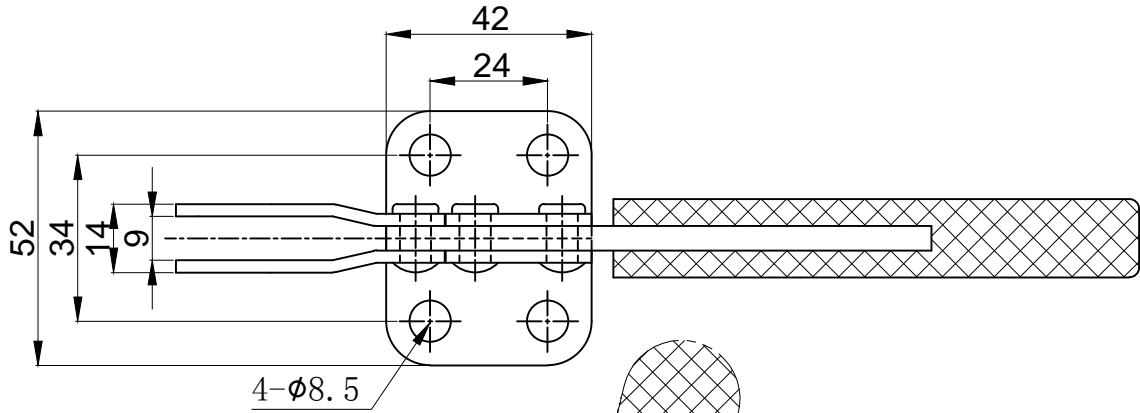

好手机电科技有限公司

HS-21382

BAR OPENS:75°

HANDLE OPENS:70°

SPINDLE SUPPLIED:HS-SA-065010