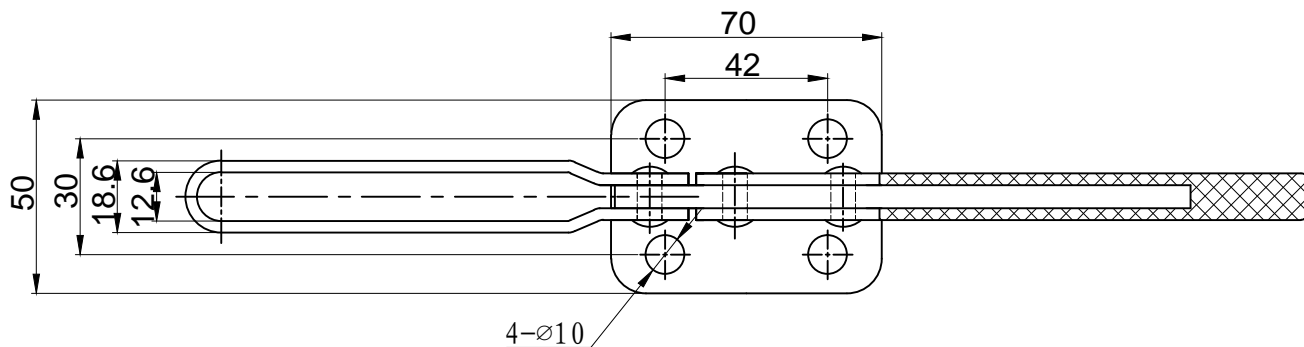

HS-220-WLH

BAR OPENS:75°

HANDLE OPENS:77°

SPINDLE SUPPLIED:HS-FC-38412