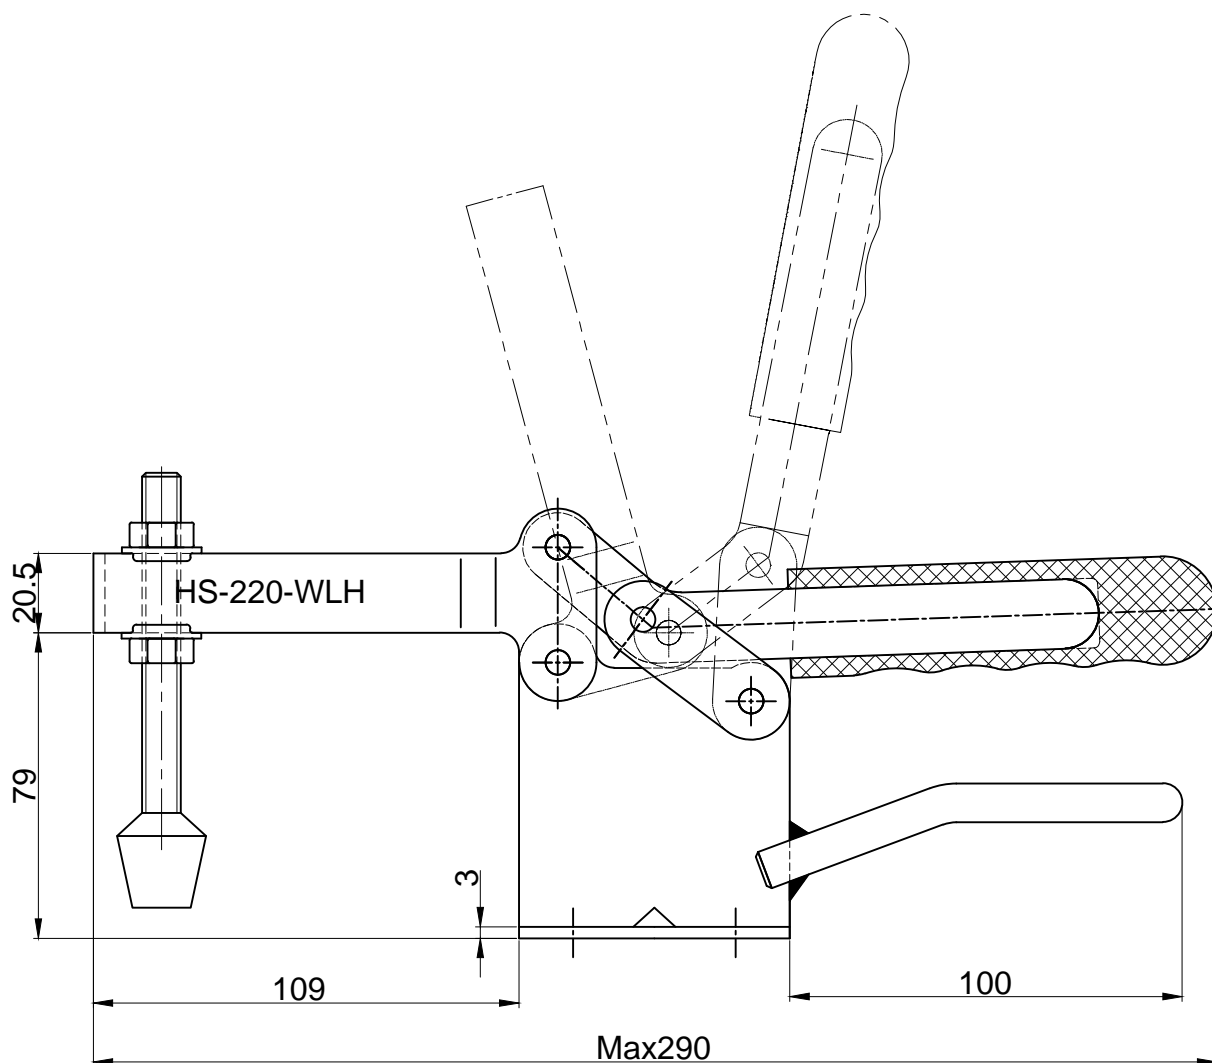

HS-220-WLH

BAR OPENS:75°

HANDLE OPENS:77°

SPINDLE SUPPLIED:HS-FC-38412