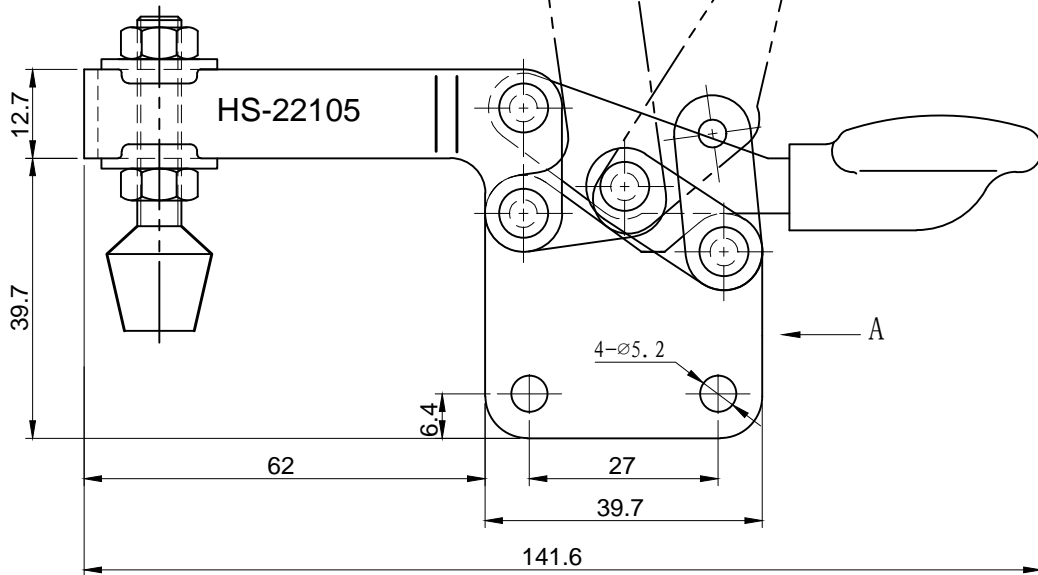

HS-22105

A向

BAR OPENS:90°

HANDLE OPENS:90°

SPINDLE SUPPLIED:HS-FC-14134