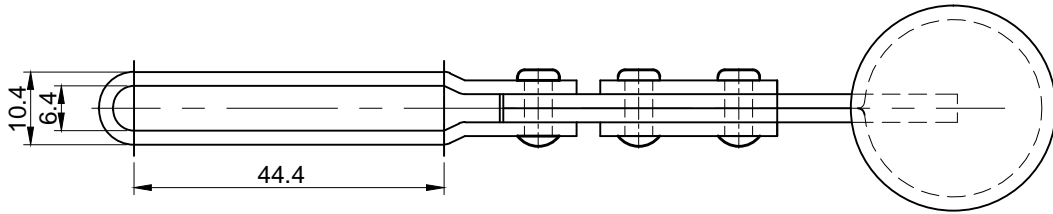

HS-22105

A向

BAR OPENS:90°

HANDLE OPENS:90°

SPINDLE SUPPLIED:HS-FC-14134