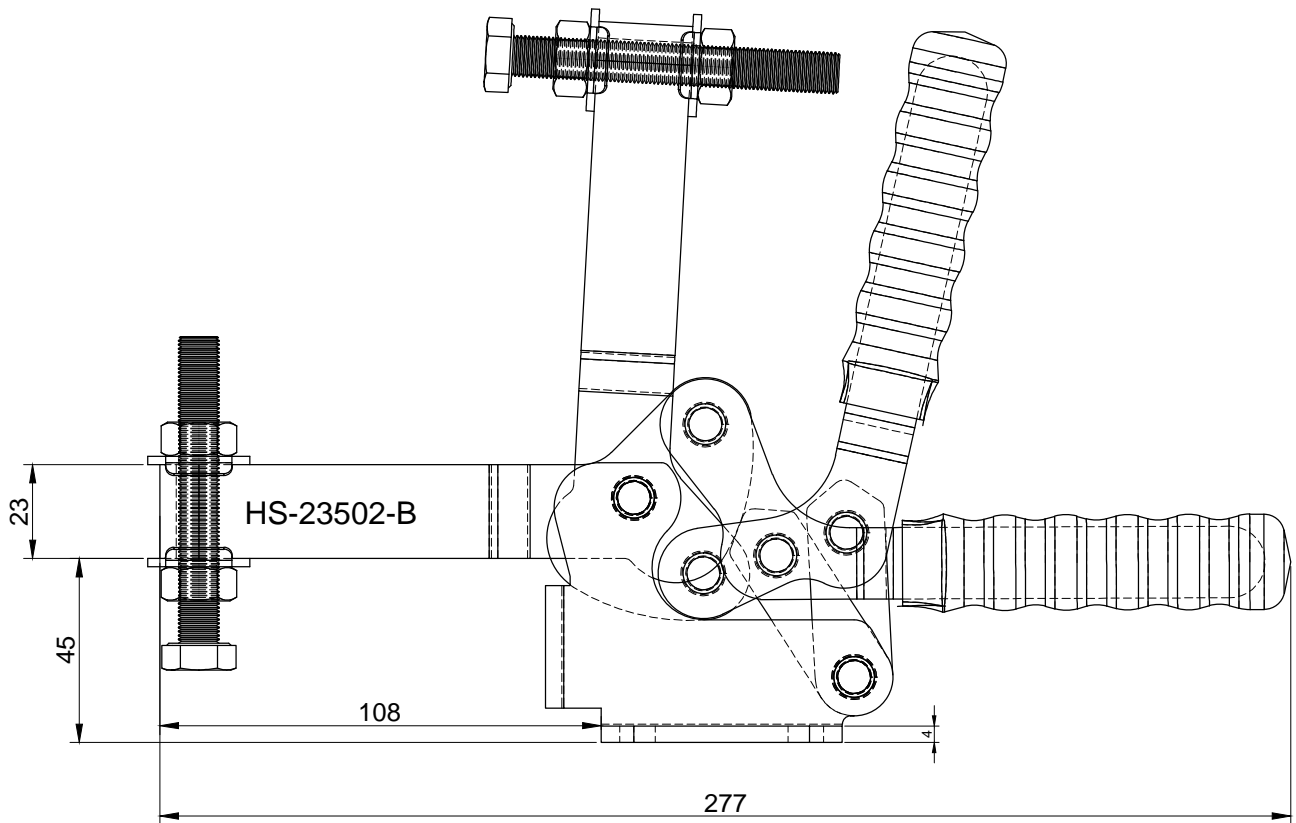

HS-23502-B

BAR OPENS:94°

HANDLE OPENS:76°

SPINDLE SUPPLIED:HS-SA-107515