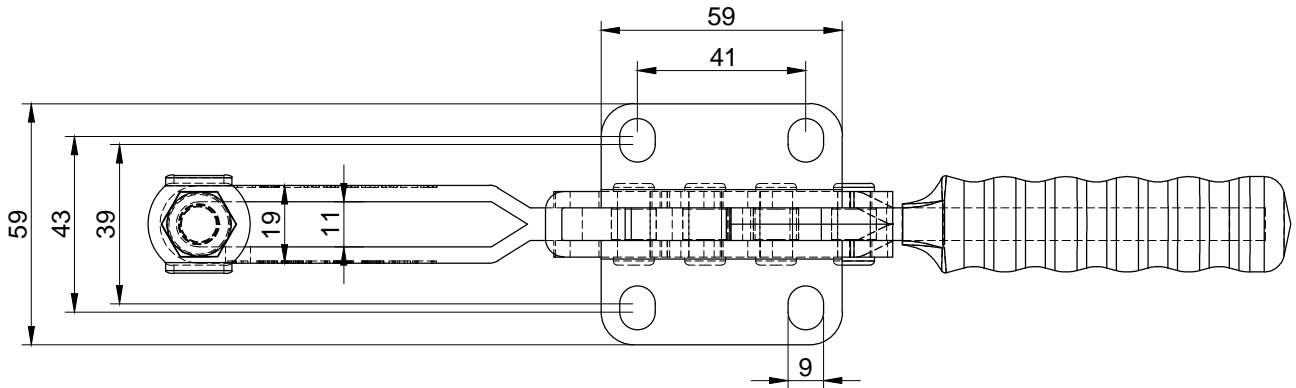

HS-23502-B

BAR OPENS:94°

HANDLE OPENS:76°

SPINDLE SUPPLIED:HS-SA-107515