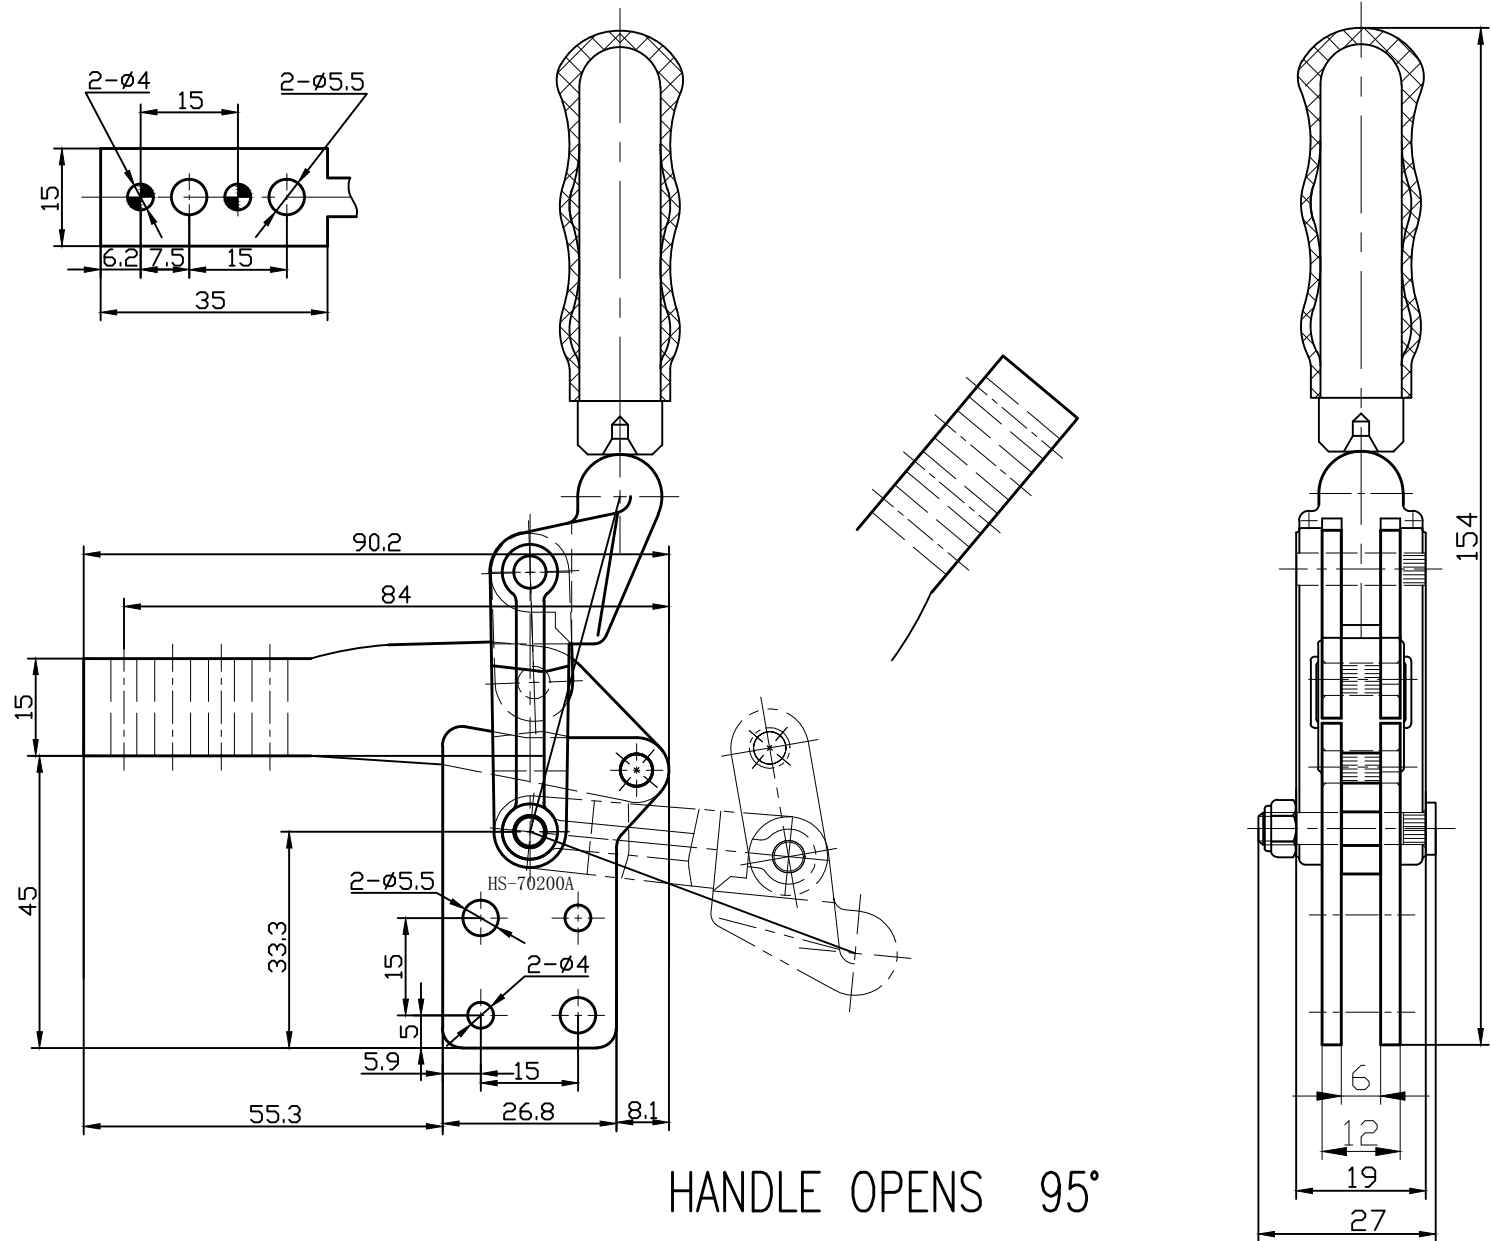

HS-70200A

HANDLE OPENS 95°  
BAR OPENS 130°