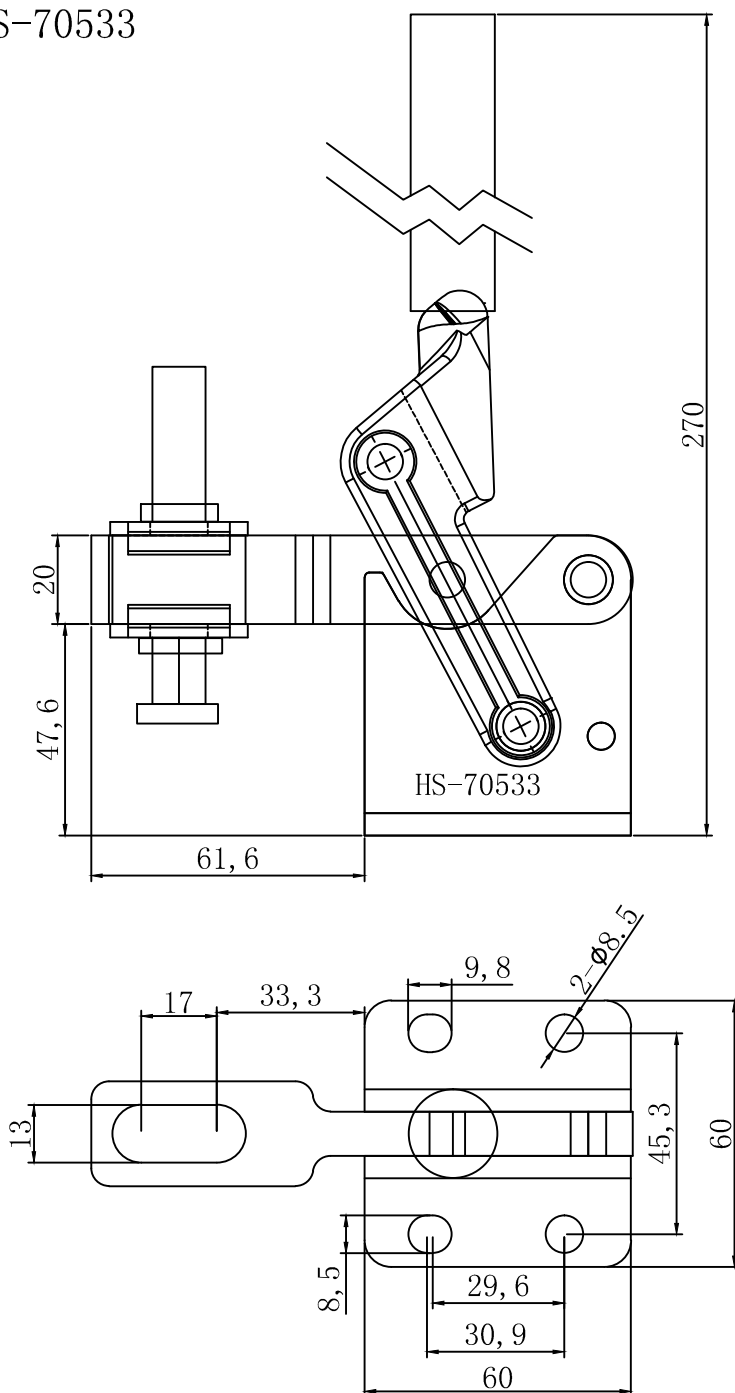

HS-70533

WEIGHT:1290g
HOLDING CAPACITY(夹持力)700kg
BAR OPENS:130°
HANDLE OPENS:85°
SPINDLE SUPPLIED:HS-SA-12300