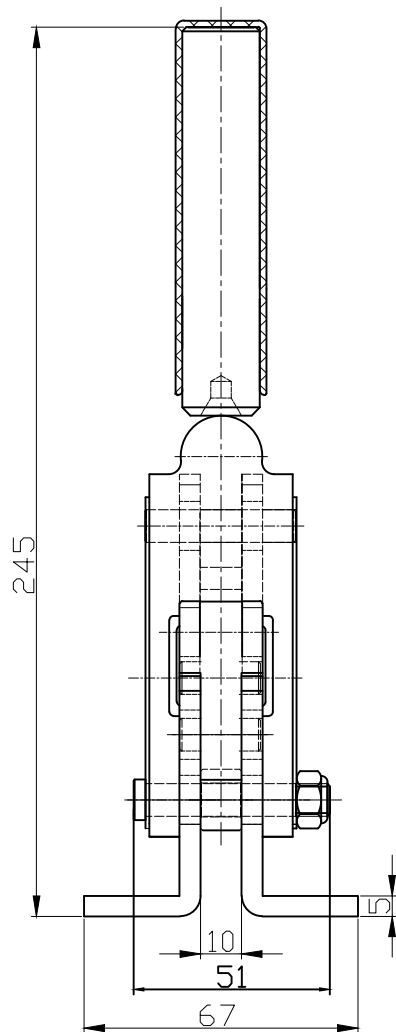

HS-70725

HANDLE OPENS 120°  
BAR OPENS 180°