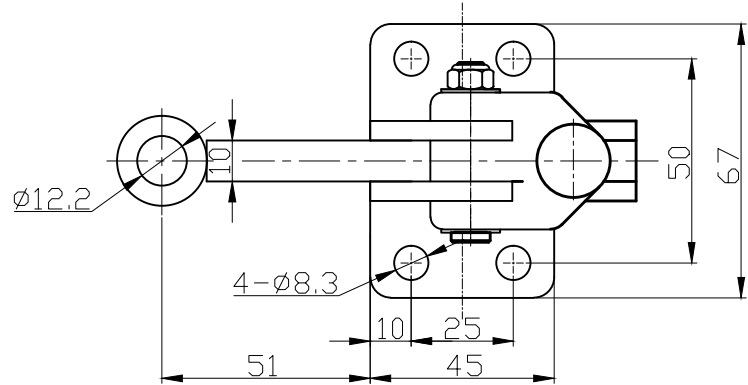

HS-70725

HANDLE OPENS 120°  
BAR OPENS 180°