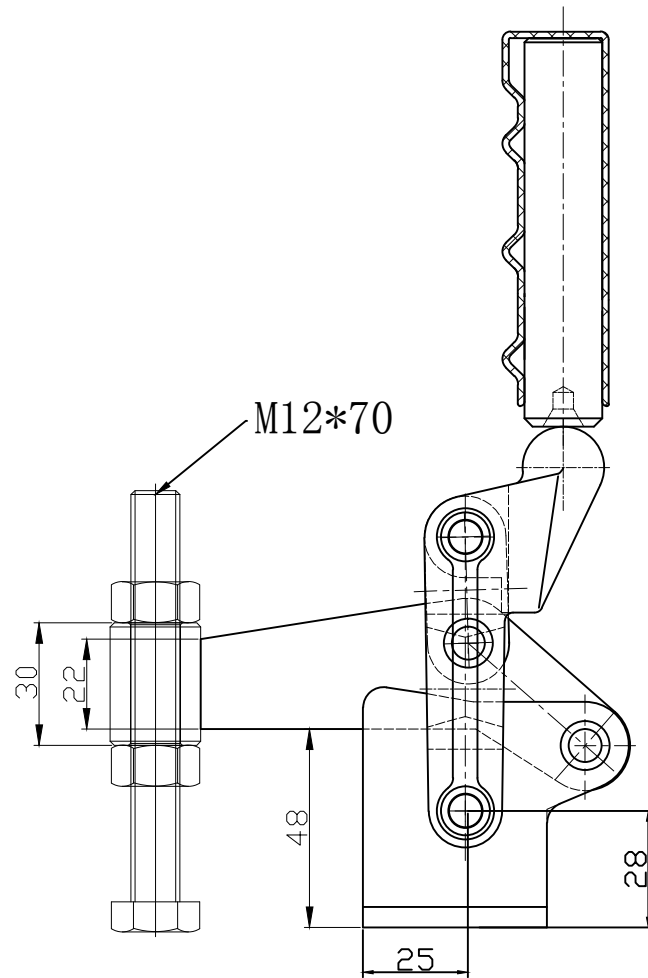

HS-70725

HANDLE OPENS 120°  
BAR OPENS 180°