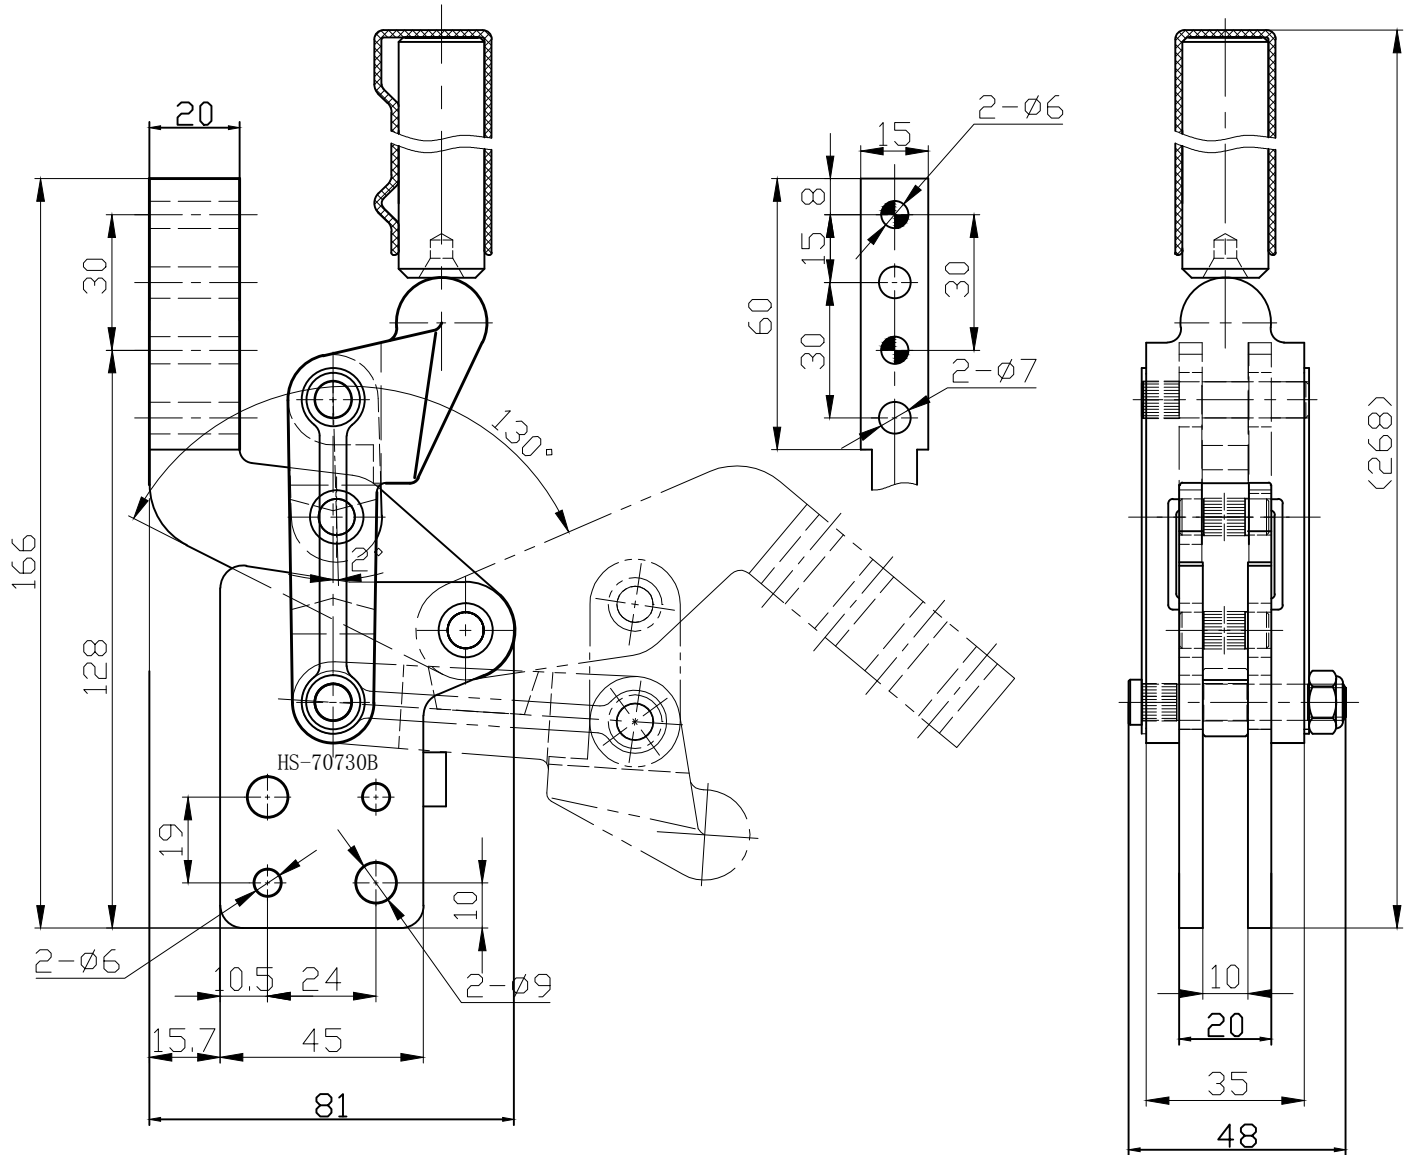

HS-70730B

HANDLE OPENS 92°

BAR OPENS 130°