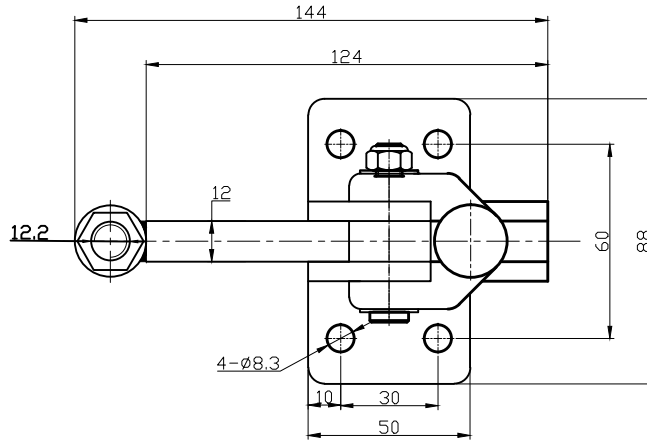

好手机电科技有限公司

HS-71225

HANDLE OPENS 125°  
BAR OPENS 180°