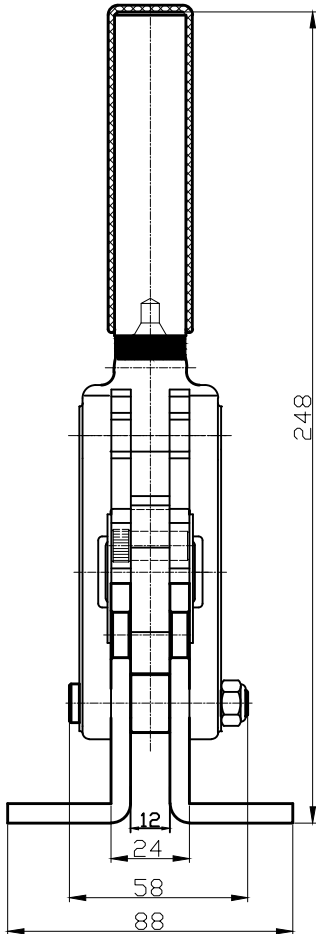

好手机电科技有限公司

HS-71225

HANDLE OPENS 125°  
BAR OPENS 180°