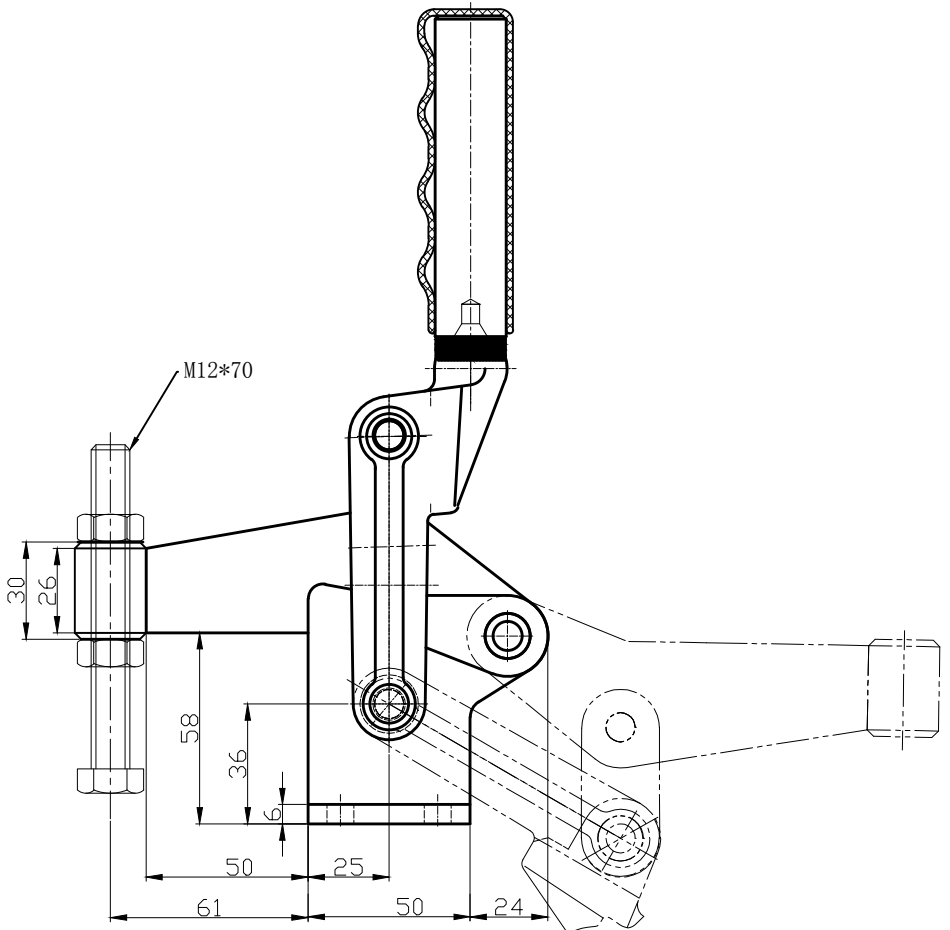

好手机电科技有限公司

HS-71225

HANDLE OPENS 125°  
BAR OPENS 180°