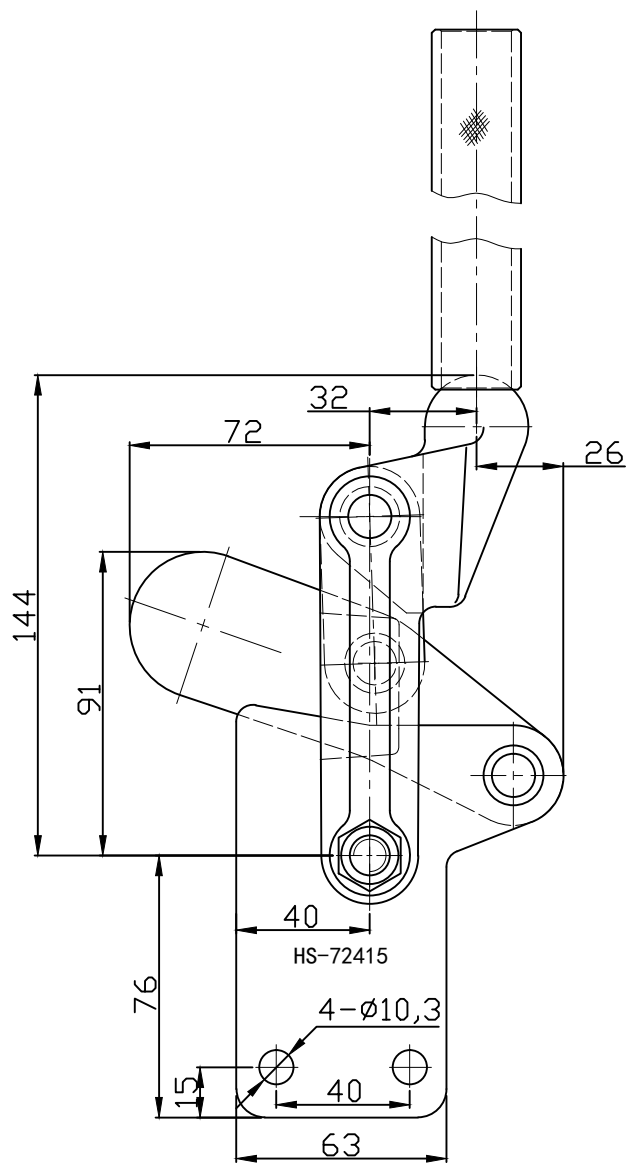

好手机电科技有限公司

HS-72415

HANDLE OPENS 130°
BAR OPENS 195°