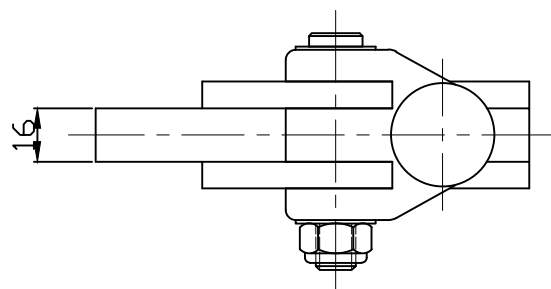

好手机电科技有限公司

HS-72415

HANDLE OPENS 130°
BAR OPENS 195°