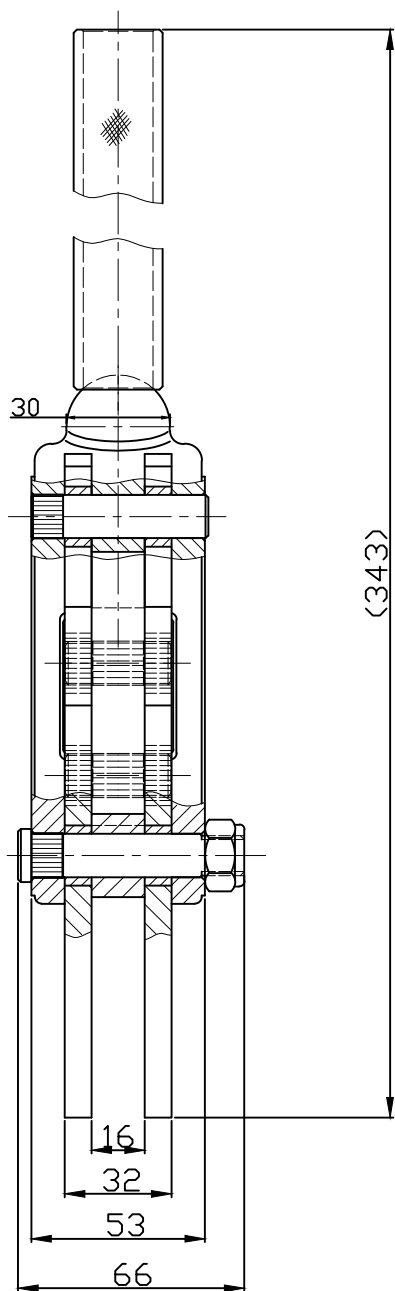

好手机电科技有限公司

HS-72415

HANDLE OPENS 130°
BAR OPENS 195°