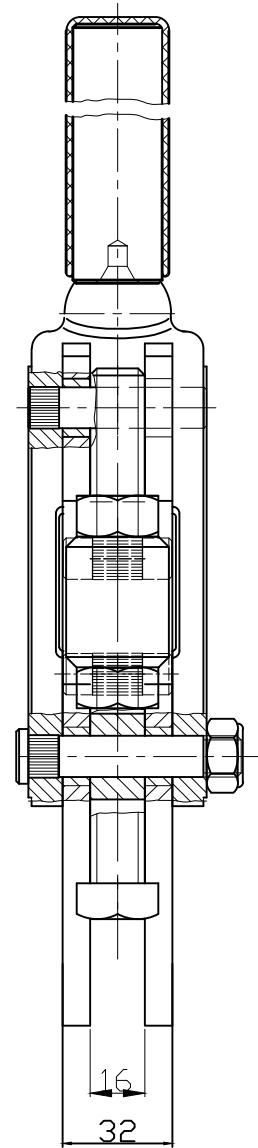

HS-72420

HANDLE OPENS 130°
BAR OPENS 195°