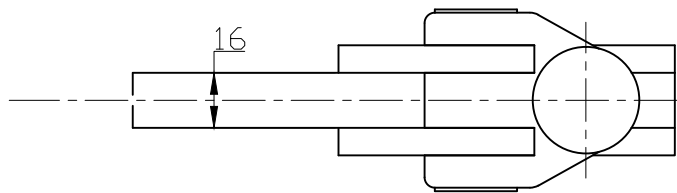

HS-72420

HANDLE OPENS 130°
BAR OPENS 195°