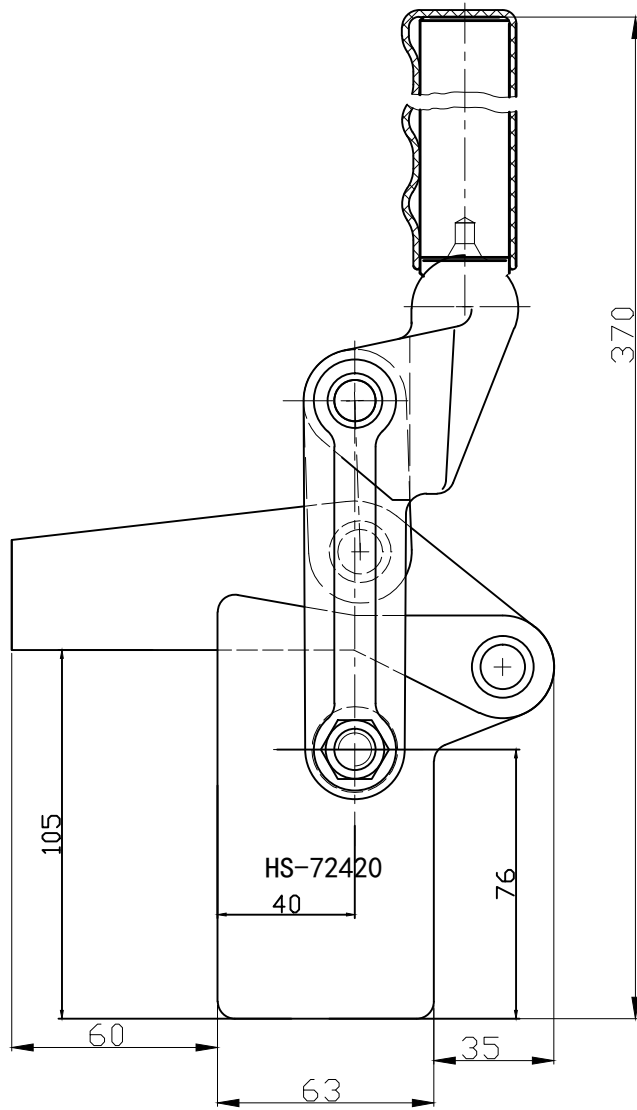

HS-72420

HANDLE OPENS 130°
BAR OPENS 195°